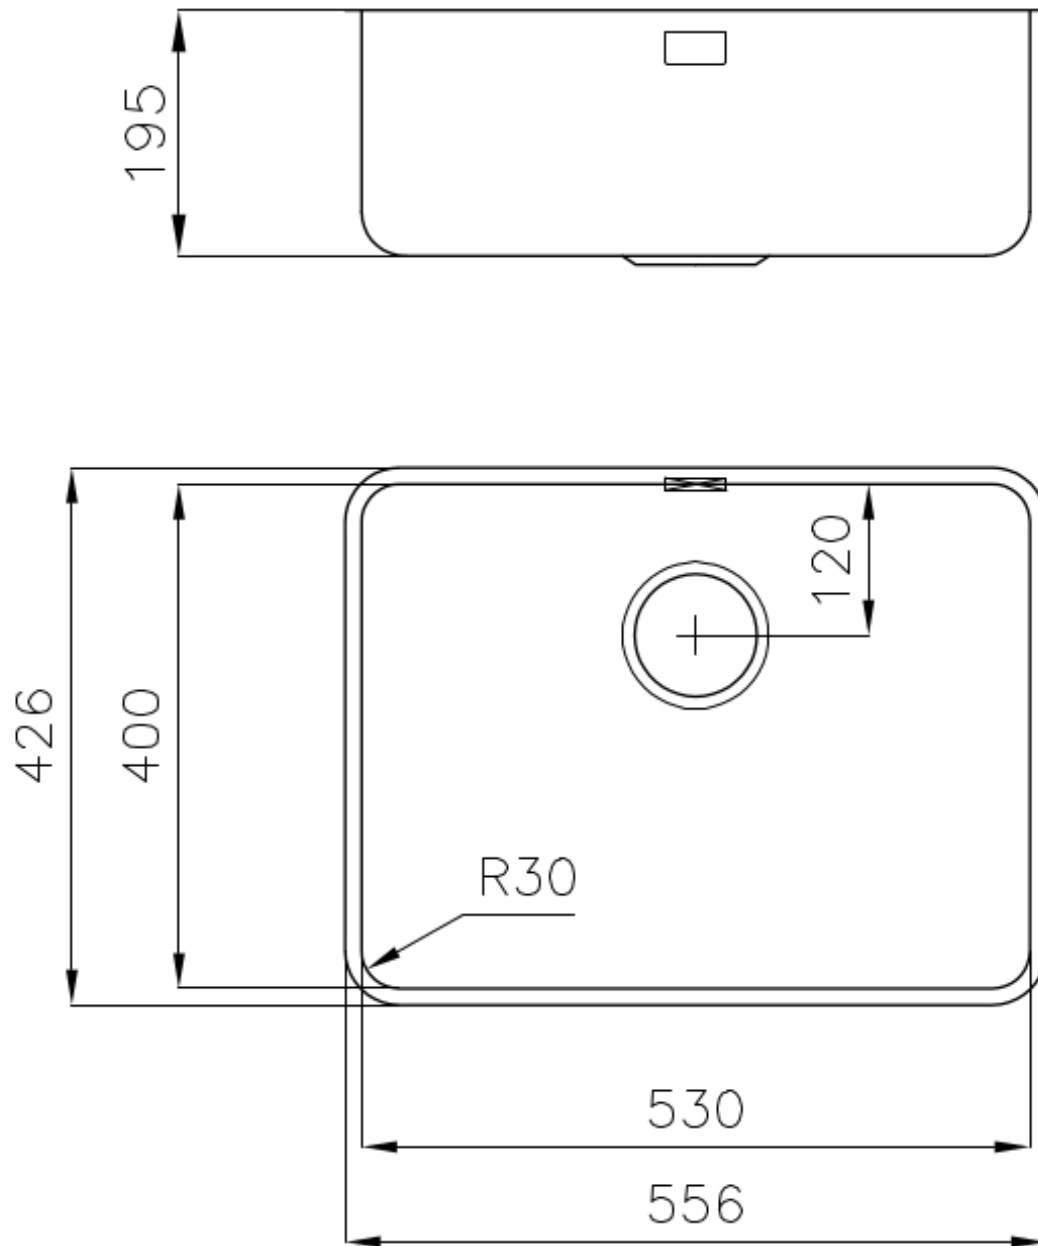

Sink S400

Kitchen Sinks

Code: 1865 850

DETAILS

Edge/Installation Type	Undermount
Material	AISI 304 stainless steel
Texture	Foster brushed
Base	60 cm
Dimensions	556 x 426 mm
Standard fittings	Fixing hooks, gasket, drain, overflow and siphon, boxed packing
Mixer holes	No standard holes
Built-in hole	View technical data sheet
Drainer	No

Width 57 cm

Bowl dimension 530 x 400 mm

Number of bowls 1 bowl

Waste fitting 3,5" drain

FEATURES

Basket 3,5" waste fitting The drain is equipped with a large 3.5" drain, with the practical basket cap that prevents the discharge of solid parts.

Deep bowls This bowls reach an important depth, over 20 cm, thanks to the advanced production technology, that can be offer great capieny and practicity in all the washing operations.

High thickness 1mm thick steel. A significant thickness, which guarantees the maximum sturdiness and durability.

TECHNICAL DATA

Cut out size – Dimensioni per foratura top

OPTIONAL ACCESSORIES

HDPE Chopping board
8657 001

HPDE Twin chopping board
8644 101

Stainless steel plate rack
8100 303
* only in combination with the accessory
8644 101